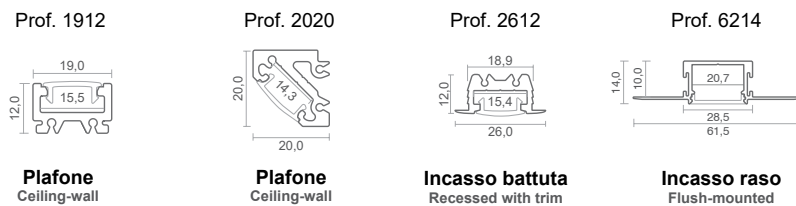

PROFILI CONSIGLIATI

Suggested profiles:

10 W / 16.5W

25 W

Profili consigliati per installazione delle strip a plafone, negli angoli, ad incasso a battuta e a raso.

Recommended profiles for installing LED strips on ceilings, in corners, recessed and flush-mounted.