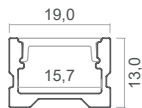

Plafone
Ceiling-wall

PROFILI CONSIGLIATI

Suggested profiles:

10 W / 16.5W

Prof. 42