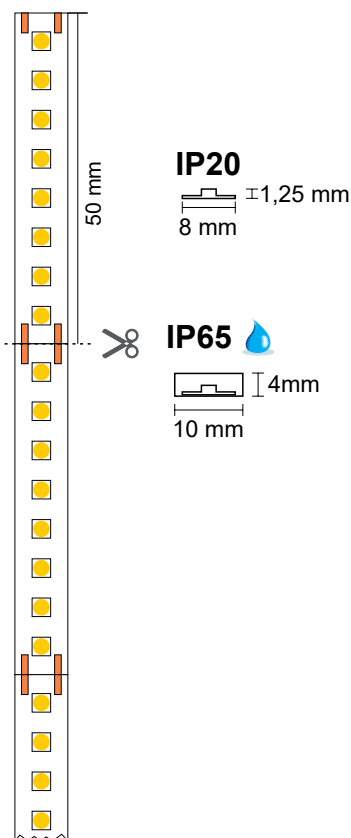

White

Business 2.0 Line 160 LED/m

Fino a 4115 lm/m reali
Up to 4115 lm/m real

5m StripLED 24 Vdc

Cod. IP20	Cod. IP65	CCT	Lumen real	Watt	CRI	R9
06775	06802	2700K ●	1404	10	90	50
06804	06806	3000K ●	1467			
06808	06810	4000K ○	1562			
06812	06814	6500K ●	1562			
06816	06818	2700K ●	2216	16,5	90	50
06820	06822	3000K ●	2316			
06824	06826	4000K ○	2465			
06828	06830	6500K ●	2465			
06832		2700K ●	3665	25	90	50
06834		3000K ●	3793			
06836		4000K ○	4050			
06838		5700K ●	4115			

Alimentatore IP20 consigliato per:
Recommended driver IP20 for:

	5 m	10 m
	AL00254	AL00252
	07260	AL00251
	07145	AL00251