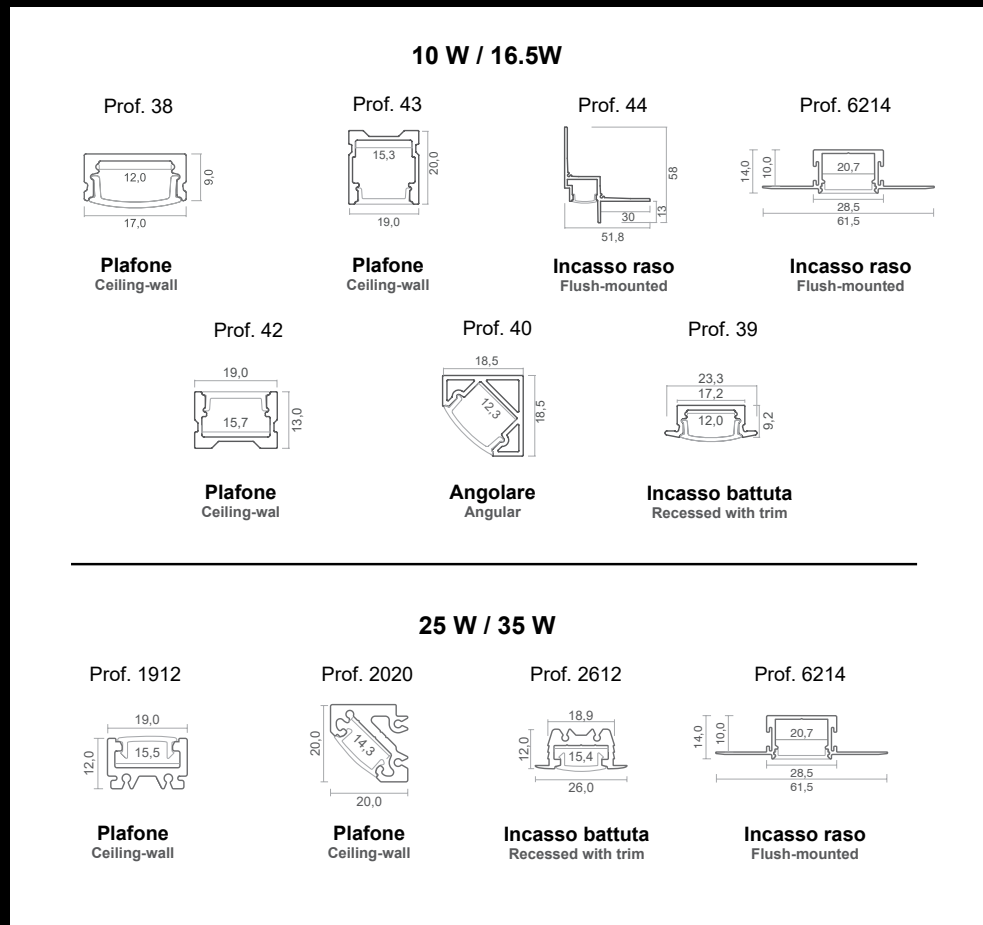

## PROFILI CONSIGLIATI

Suggested profiles:

**Profili consigliati per installazione delle strip a plafone, negli angoli, incasso a battuta e a raso.**

Recommended profiles for installing LED strips on ceilings, in corners, recessed and flush-mounted.