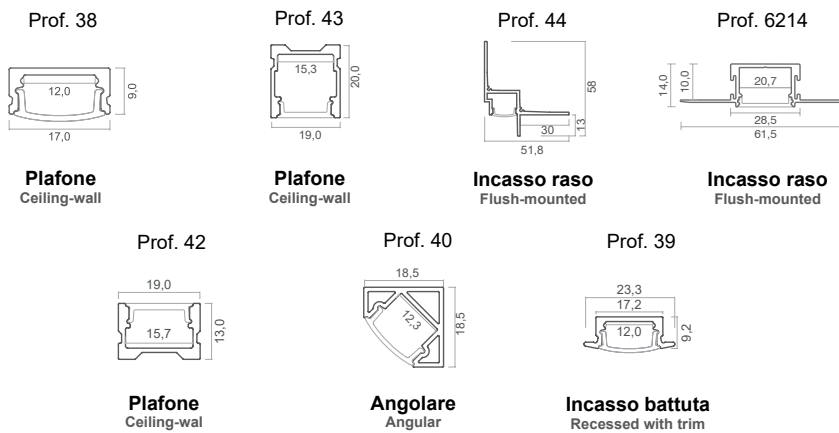

PROFILI CONSIGLIATI

Suggested profiles:

10 W / 16.5W