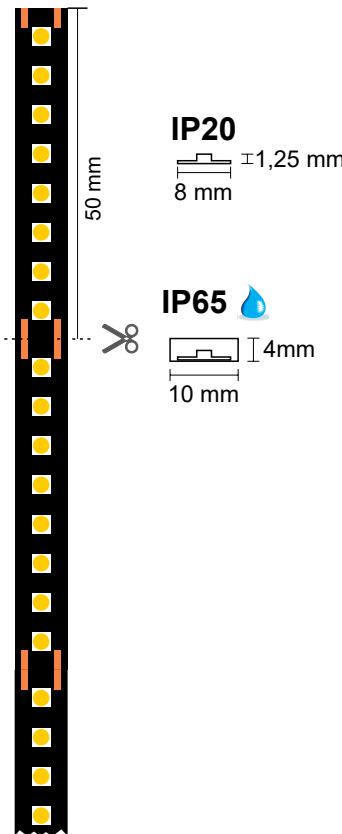

Black

Professional Black Line 160 LED/m

Fino a 6127 lm/m reali
Up to 6127 lm/m real

5m StripLED 24 Vdc

Cod. IP20	Cod. IP65	CCT	Lumen real	Watt	CRI	R9
06799	06803	2700K ●	1517	10	95	60
06805	06807	3000K ●	1585			
06809	06811	4000K ○	1687			
06813	06815	6500K ●	1687			
06817	06819	2700K ●	2394	16.5	95	60
06821	06823	3000K ●	2502			
06825	06827	4000K ○	2663			
06829	06831	6500K ●	2663			
06833		2700K ●	3959	25	95	60
06835		3000K ●	4097			
06837		4000K ○	4374			
06839		5700K ●	4445			
06840		2700K ●	5457	35	95	60
06841		3000K ●	5650			
06842		4000K ○	6031			
06843		5700K ●	6127			

Alimentatore IP20 consigliato per:
Recommended driver IP20 for:

	5 m	10 m
IP20	AL00254	AL00252
IP65	07260	AL00251
	07145	AL00251
	07200	-