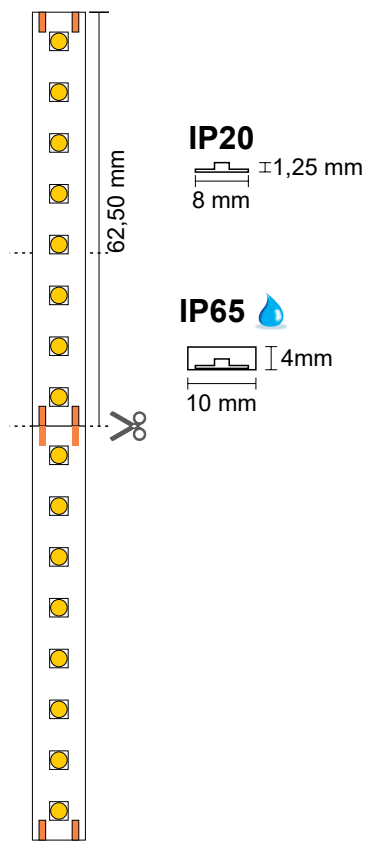

White

Business 2.0 Line 128 LED/m

Fino a 4094 lm/m reali
Up to 4094 lm/m real

5m StripLED 24 Vdc

Cod. IP20	Cod. IP65	CCT	Lumen real	Watt	CRI	R9
06701	06705	2700K ●	1382	10	90	50
06711	06713	3000K ●	1444			
06719	06721	4000K ○	1537			
06727	06729	6500K ●	1537			
06731	06733	2700K ●	2147	16,5	90	50
06735	06741	3000K ●	2243			
06743	06749	4000K ○	2388			
06751	06753	6500K ●	2388			
06755		2700K ●	3646	25	90	50
06757		3000K ●	3774			
06759		4000K ○	4030			
06761		5700K ●	4094			

Alimentatore IP20 consigliato per:
Recommended driver IP20 for:

	5 m	10 m
	AL00254	AL00252
	07260	AL00251
	07145	AL00251