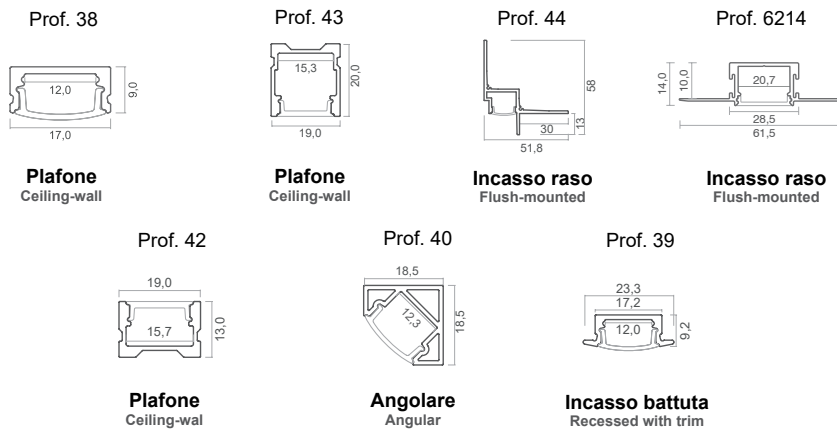

PROFILI CONSIGLIATI

Suggested profiles:

10 W / 16.5W