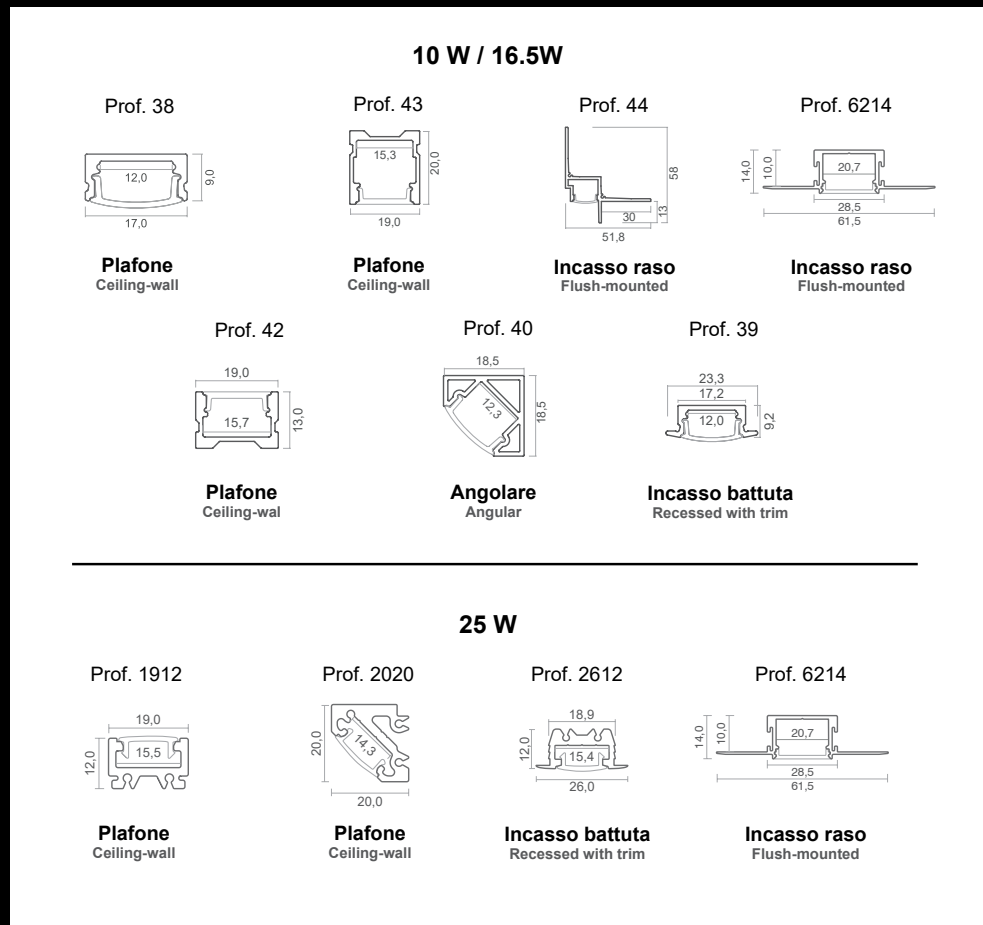

## PROFILI CONSIGLIATI

Suggested profiles:

**Profili consigliati per installazione delle strip a plafone, negli angoli, incasso a battuta e a raso.**

Recommended profiles for installing LED strips on ceilings, in corners, recessed and flush-mounted.