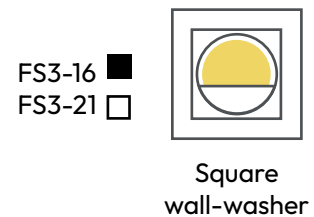

Finiture disponibili / Available finishes