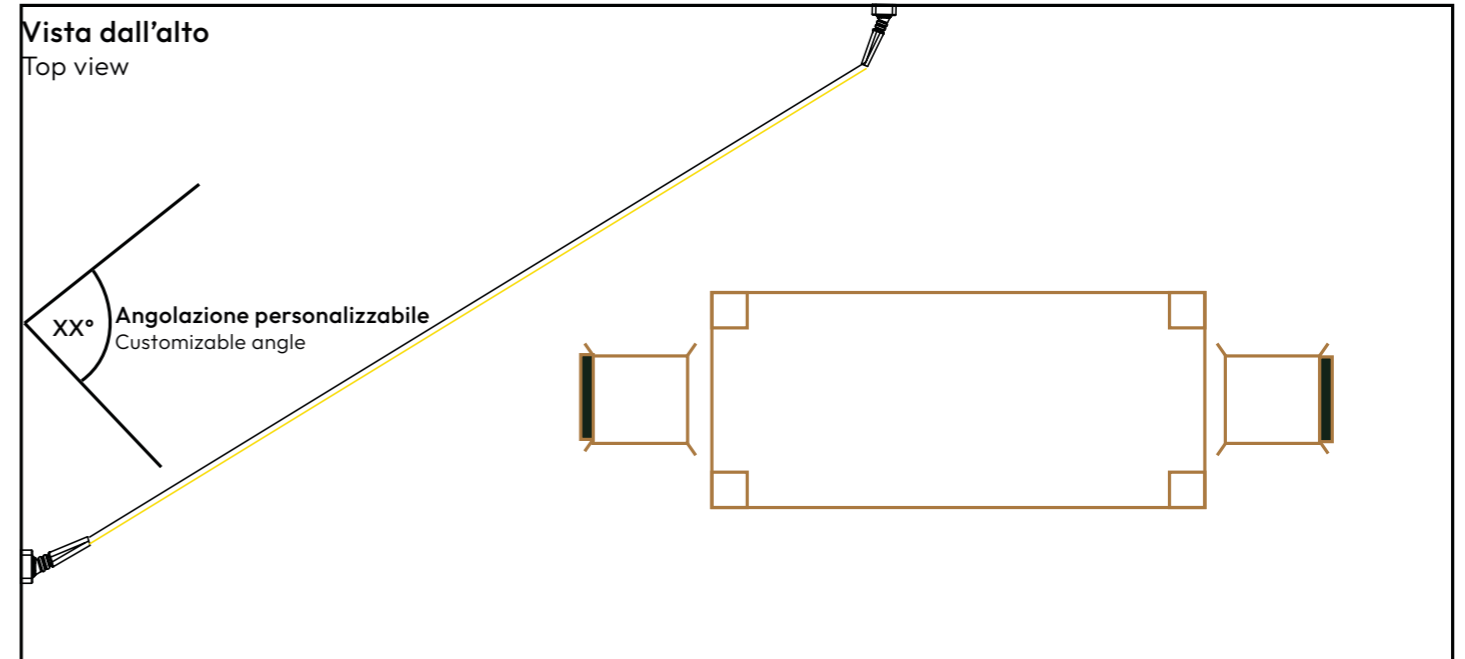

Assembly is easy and intuitive thanks to the tensioning system and handy clamps. Mounting tools are also provided with the kit. For further information, refer to the assembly instructions.

TESATA FLESSIBILE Flexible wire lighting system

Esempi di applicazioni

Examples of applications

Vista laterale

Side view

Vista dall'alto

Top view

IVELA.

info@ivela.it
ivela.it